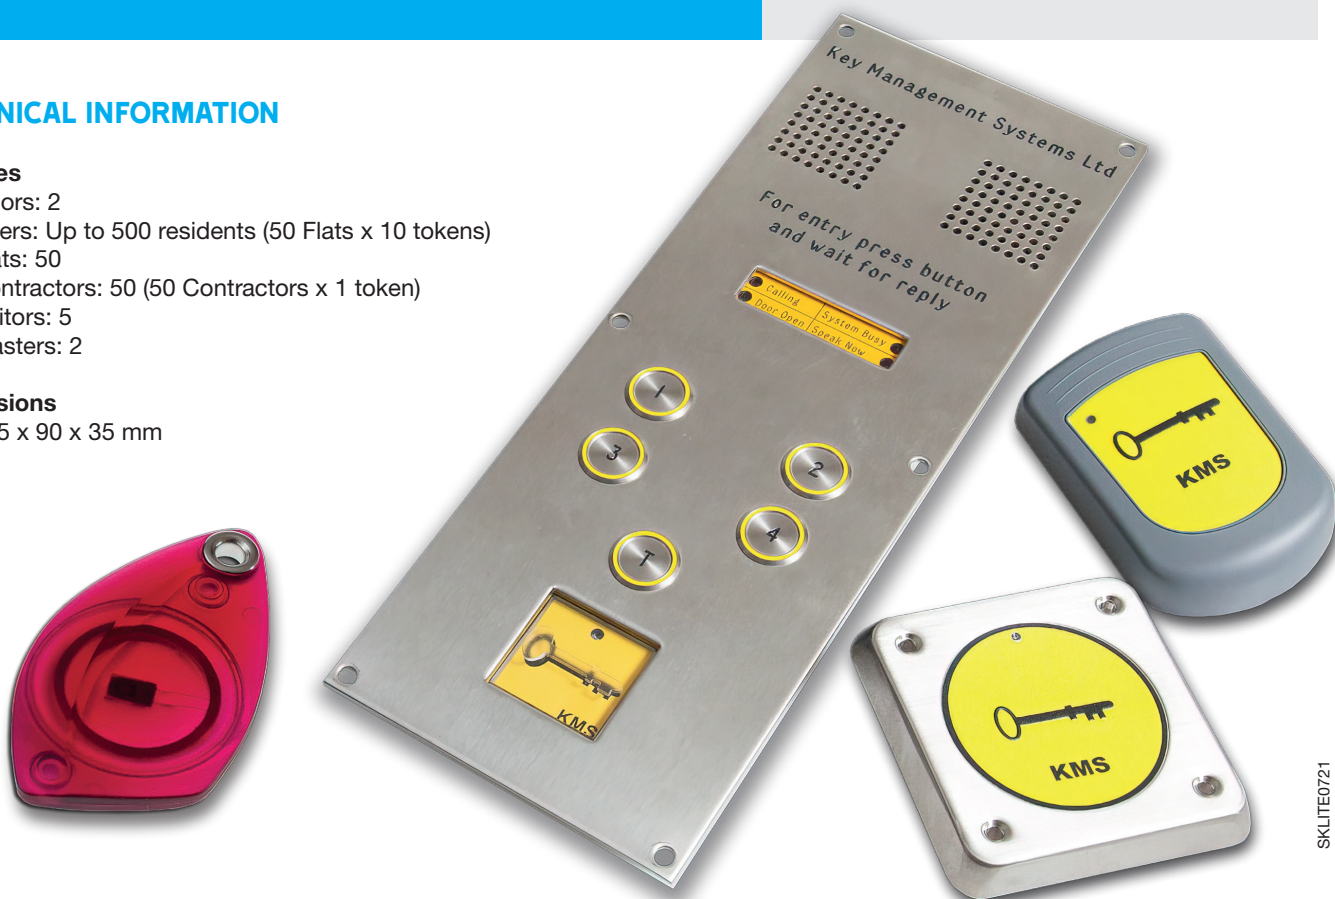

Dimensions

- 165 x 90 x 35 mm

CAME KMS

1 Marlborough Trading Estate, West Wycombe Road, High Wycombe, Buckinghamshire HP11 2LB
Tel: 01494 531099 Email: ckuk.info@came.com

CAME KMS