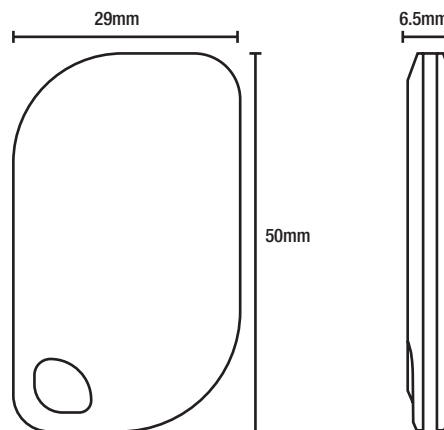

Available pre-programmed for use with SimpleKey Web, indicated by the postfix “/P”.

DIMENSIONS

Shown actual size

CAME KMS

1 Marlborough Trading Estate, West Wycombe Road, High Wycombe, Buckinghamshire HP11 2LB
Tel: 01494 531099 Email: ckuk.info@came.com