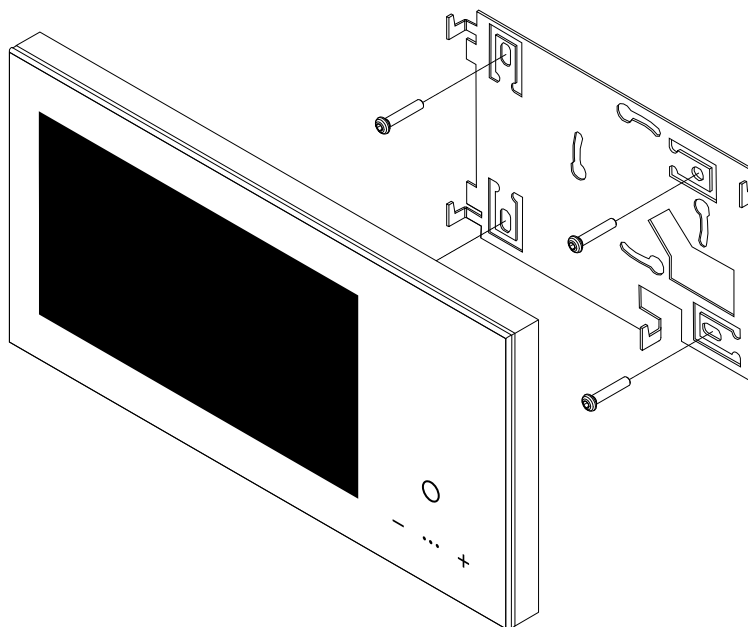

VOGUE

Hands free video apartment station

Overview

The Vogue is a modern, stylish apartment station and is compatible with APEX systems. The Vogue allows an occupant of a dwelling to answer a call from a visitor at a communal entrance and have a hands-free, two-way simultaneous conversation. The video option allows the occupant to see and identify the visitor and their location. They can then enable the remote operation of the electric locking device to permit the visitor access.

The VOGUE has a one-piece glass front and the main body is constructed from a hard wearing ABS plastic which has good mechanical properties; impact resistance. The VOGUE is a 'surface mount' design with a metal wall bracket that can be optionally fitted over a 1 gang electrical back-box.

Technical characteristics

Display	7" TFT LCD, 800x480
Buttons	6x Capacitive Touch Sensitive Buttons:
Door Release	Capacitive Touch, Illuminated
Privacy	Capacitive Touch, Illuminated. 6 time-out settings (5mins to 12hrs). Can also be disabled or set to latch on/off
Multi-Function	Capacitive Touch: Concierge, Camera Select, etc.
Call Tone	User Selectable Pulsed Tone with User Volume Adjustment
Operating Voltage	12-15VDC (13.8V Nominal)
Power	~0.2W Idle, ~2.7W Active
Connections	8 Way Screw Terminals. RJ45 Socket
Dimensions	(WxHxD) 237 x 121 x 25mm