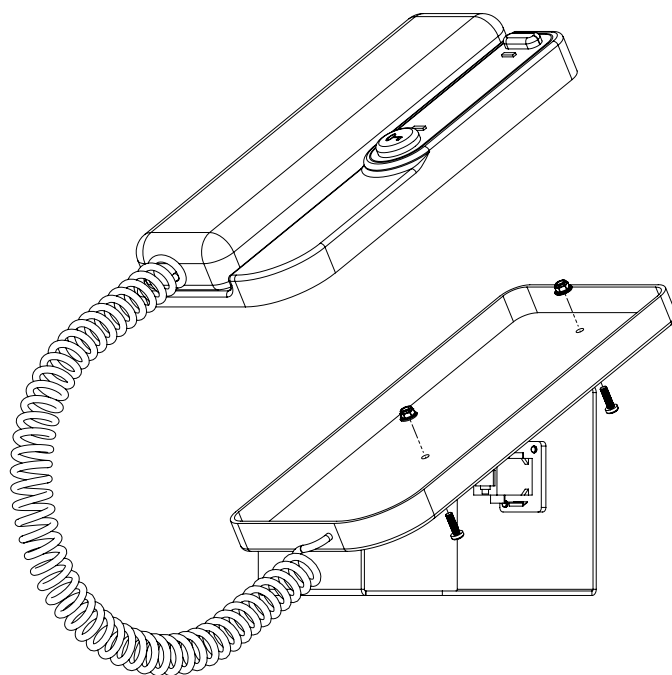

DMK-ED

ED desk mount kit

Overview

DMK-ED is a desk mounting kit for Entrotec ED, EA and RH handsets. Manufactured from a powder-coated mild steel, the desk-mount kit offers a sturdy and robust solution for mounting a door entry handset to a table-top.

The desk-mount is supplied assembled with a RJ45 port to allow for easy plug-in connections to one or more wall sockets.

The base features non-slip feet and has additional screw holes to allow an optional secure fix it to a surface.

Technical characteristics

Material	Powder Coated Mild Steel
Colour	White
Mounting	4x Screw hole
Connections	1x RJ45 port (non network connection)
Dimensions	126 x 85 x 115 mm
Weight	2KG