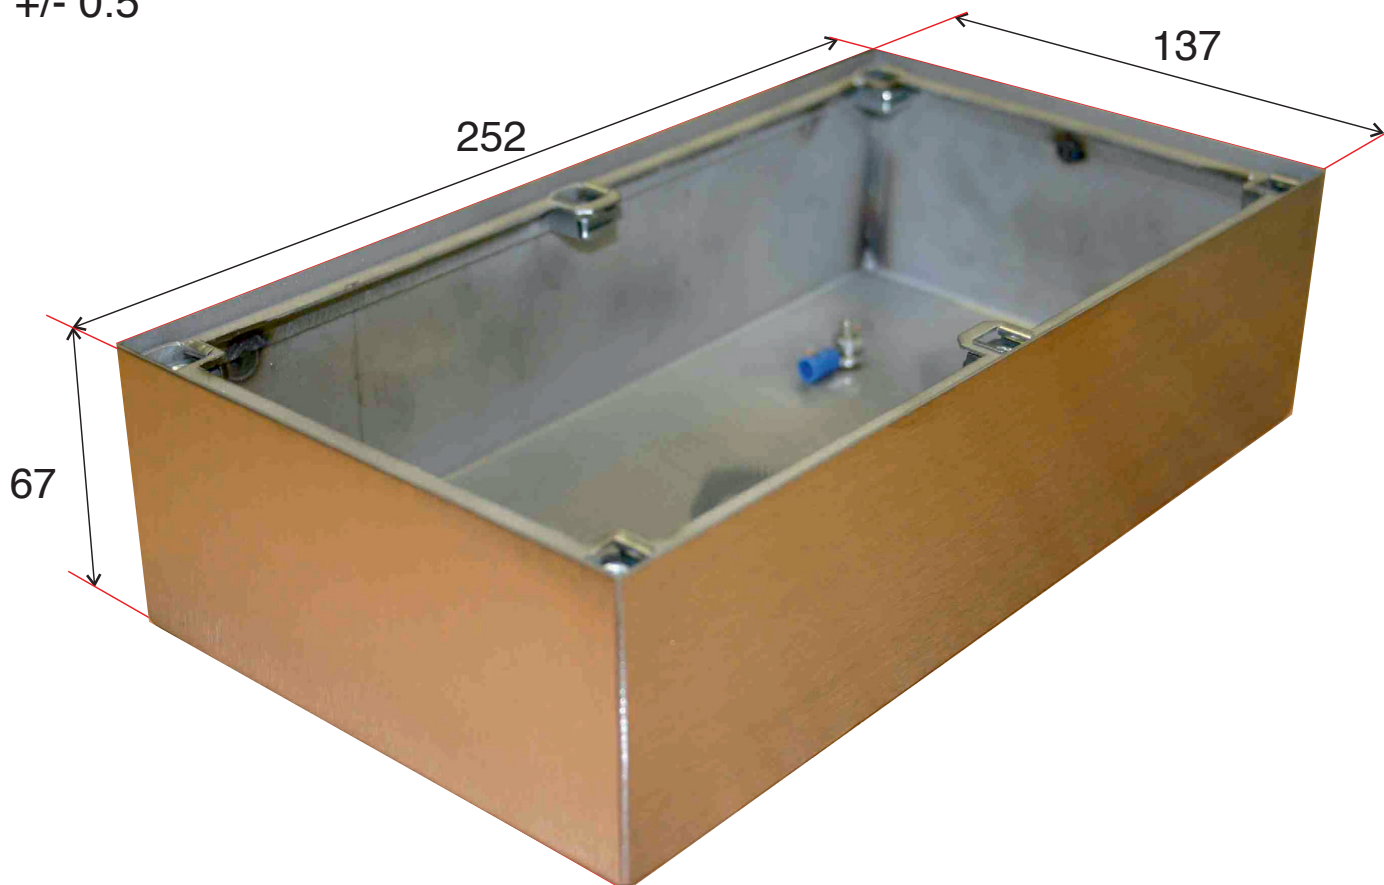

TYPE BBXT23 SM

Backbox

Panel Size 134 W x 249 H (mm)

BOX
DIMENSIONS (mm)
+/- 0.5

Technical characteristics

Model	BBXT23SM
Type	Surface panel style
Material Box	316 Stainless Steel
Fixings	M4 Cagenuts
Cable Access	2 x 20mm holes on rear.
Drain Holes	No
Dimensions	252 x 137 x 67
Earth Point	Yes
Rigid Construction	Yes
Cutout Recommended	None
Overlap min	None

Accessories

Cage Nut	M4 CN
Allen key tool	OEM43575
Security Screw	SCREW M4 X 25MM CS