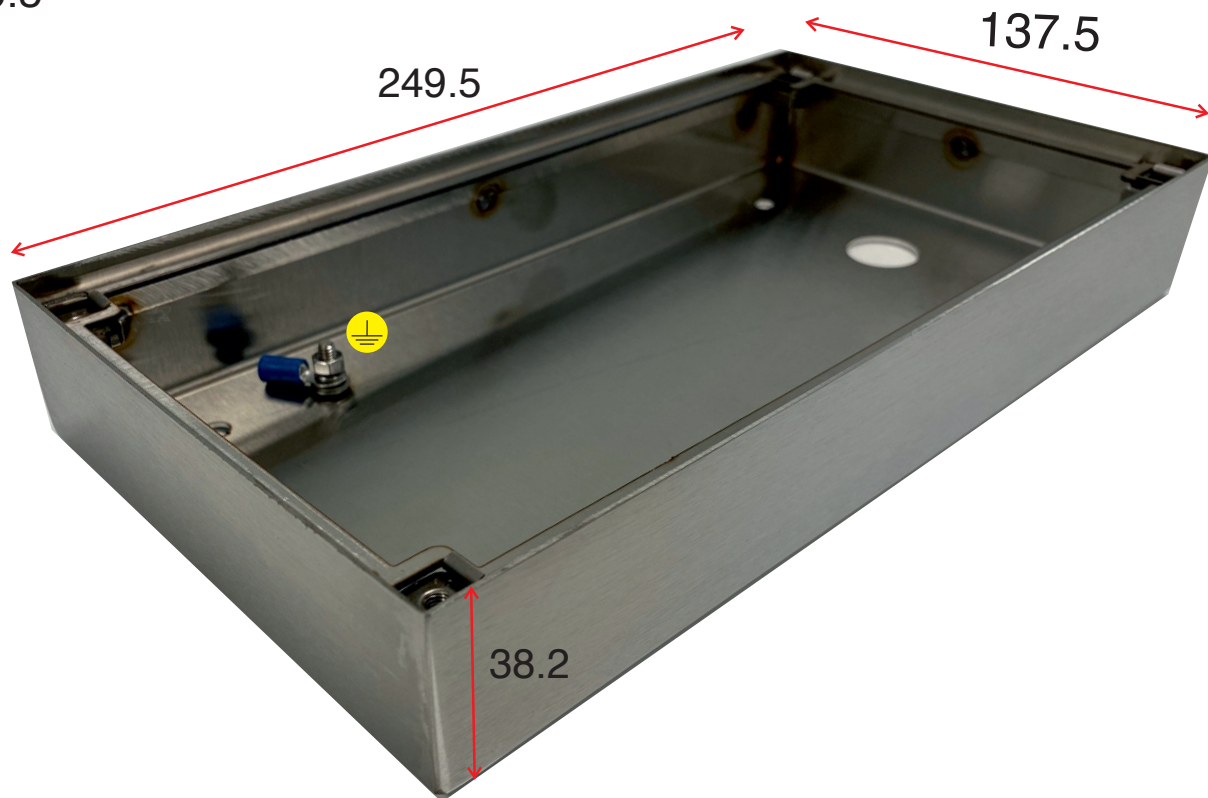

# TYPE BBXT23 SM-LP

Backbox

Panel Size 134 W x 249 H (mm)

BOX  
DIMENSIONS (mm)  
+/- 0.5

## Technical characteristics

<b>Model</b>	<b>BBXT23SM/LP</b>
Type	Surface panel style- Low Profile
Material Box	316 Stainless Steel
Fixings	M4 Cagenuts (x4)
Cable Access	1 x 20mm holes on rear.
Drain Holes	No
Dimensions	249.5 x 137.5 x 38.2
Earth Point	Yes
Rigid Construction	Yes
Cutout Recommended	None
Overlap min	None