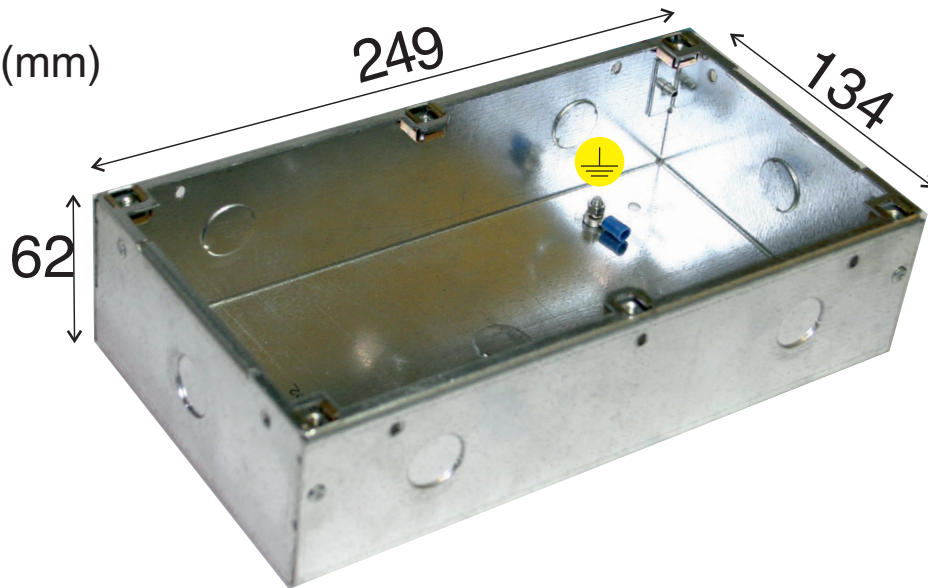

TYPE BBXT23 0L

Backbox

Panel Size 174 W x 289 H (mm)

BOX
DIMENSIONS (mm)

CUTOUT
DIMENSIONS (min)

Technical characteristics

Model	BBXT230L
Type	Overlap panel style 289(h) x 174(w)
Material Box	1.2mm Galvanised Steel
Fixings	M4 Cagenuts
Cable Access	Various 20mm Knock Ins
Welding	None
Drain Holes	Yes
Dimensions	249 x 134 x 62
Earth Point	Yes
Rigid Construction	Yes

Accessories

Cage Nut	M4
Allen key tool	OEM43575
Security Screw	SCREW M4 X 25MM CS