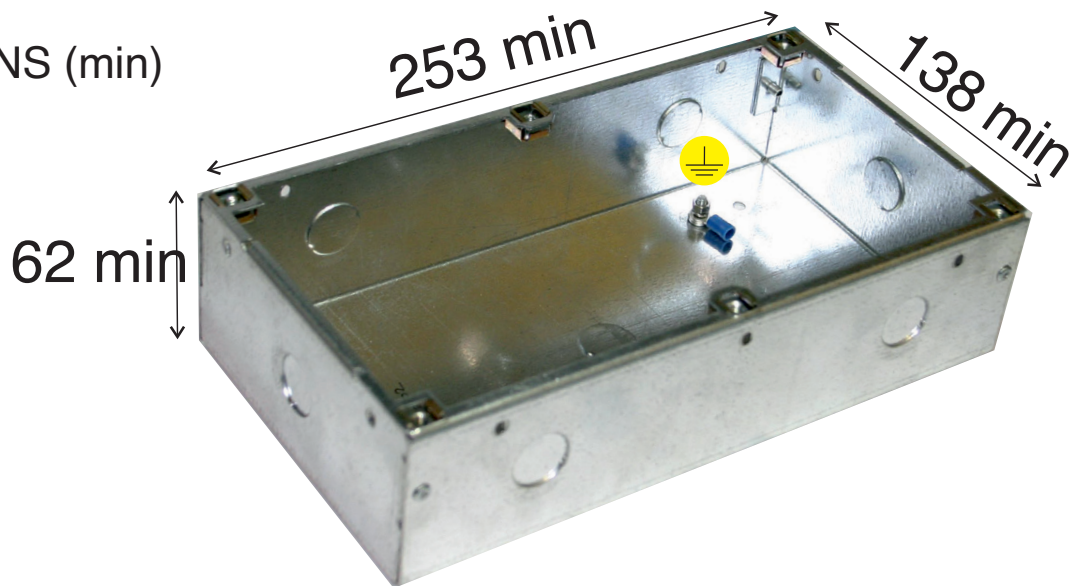

TYPE BBXT23 0L

Backbox

Panel Size 174 W x 289 H (mm)

BOX
DIMENSIONS (mm)

CUTOUT
DIMENSIONS (min)

Technical characteristics

Model	BBXT230L
Type	Overlap panel style 289(h) x 174(w)
Material Box	1.2mm Galvanised Steel
Fixings	M4 Cagenuts
Cable Access	Various 20mm Knock Ins
Welding	None
Drain Holes	Yes
Dimensions	249 x 134 x 62
Earth Point	Yes
Rigid Construction	Yes

Accessories

Cage Nut	M4
Allen key tool	OEM43575
Security Screw	SCREW M4 X 25MM CS