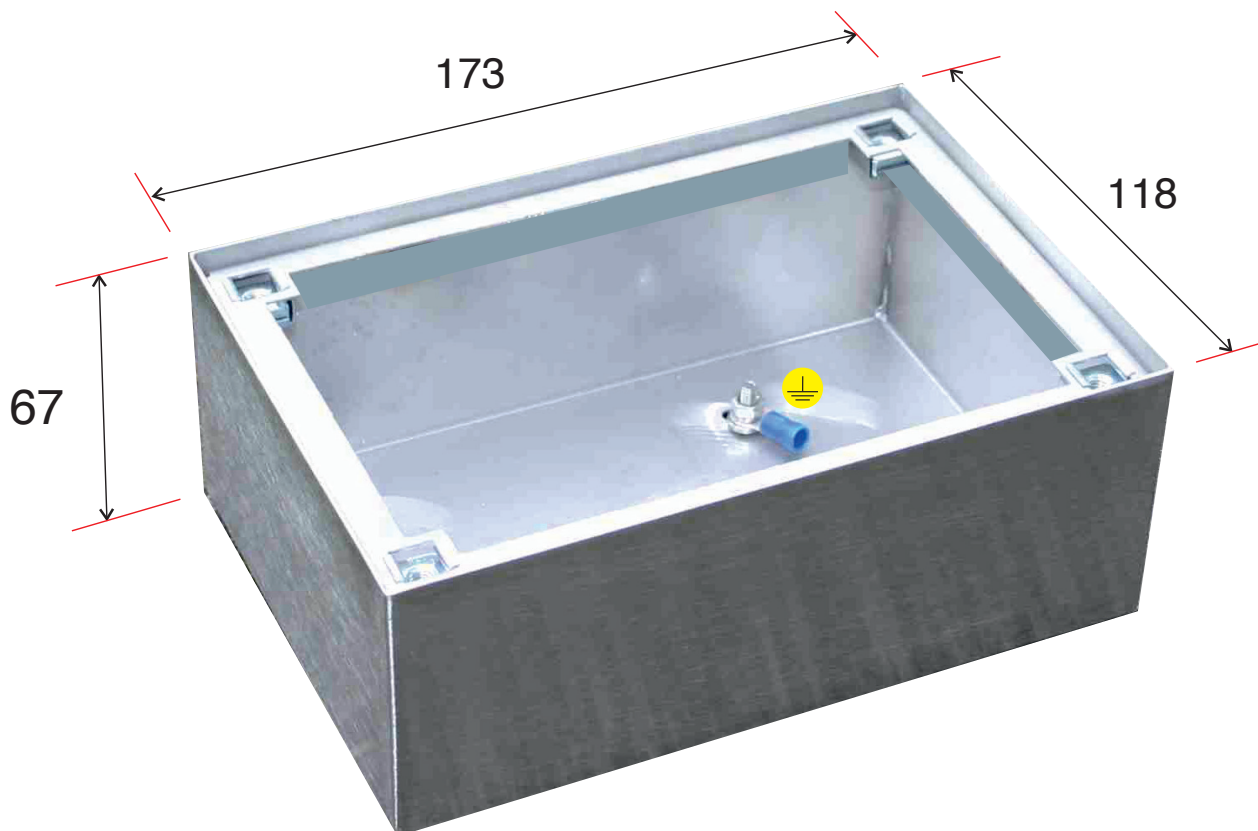

# TYPE BBXT22SM

Backbox

## BOX/DIMENSIONS (mm)

### Technical characteristics

Model	BBXT22SM
Type	Surface panel style
Material Box	316 Stainless Steel
Fixings	M5 Cagenuts
Cable Access	20mm hole on rear.
Drain Holes	No
Dimensions	173 x 118 x 67
Earth Point	Yes
Rigid Construction	Yes
Cutout Recommended	None
Overlap min	None