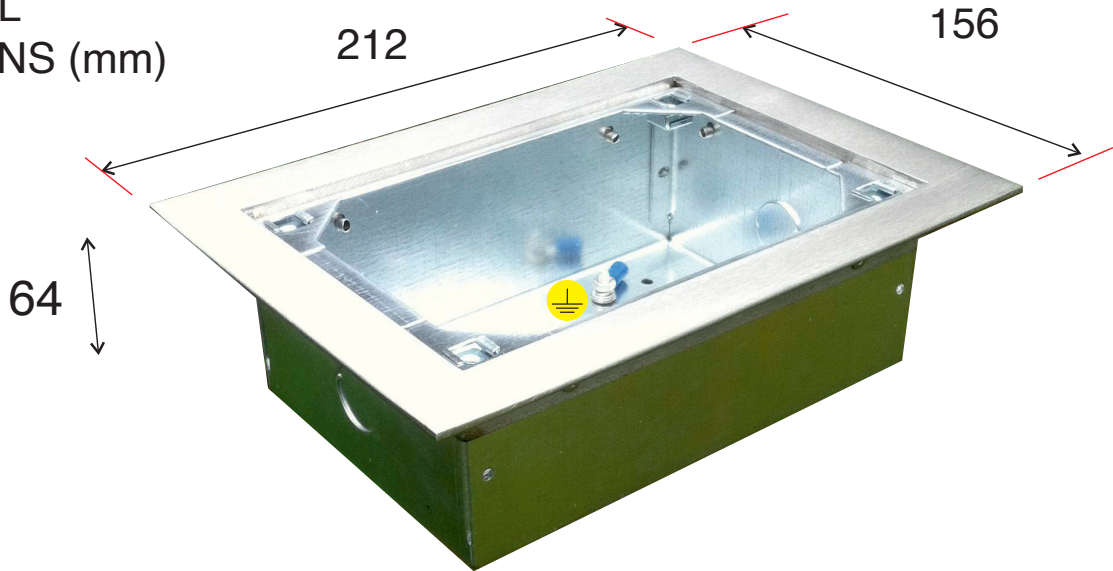

# TYPE BBXT22BZ

Backbox

## BOX/BEZEL DIMENSIONS (mm)

## CUTOUT DIMENSIONS (min)

### Technical characteristics

Model	BBXT22BZ
Type	Bezelled panel style
Material Box	1.2mm Galvanised Steel
Material Bezel	Stainless steel 1.4404 (316L)2.5/3mm
Fixings	M5 Cagenuts
Cable Access	Various 20mm Knock Ins
Drain Holes	Yes
Dimensions	212 x 156 x 64
Earth Point	Yes
Rigid Construction	Yes
Cutout Recommended	130x 186 - Tol +1-0
Overlap min	15