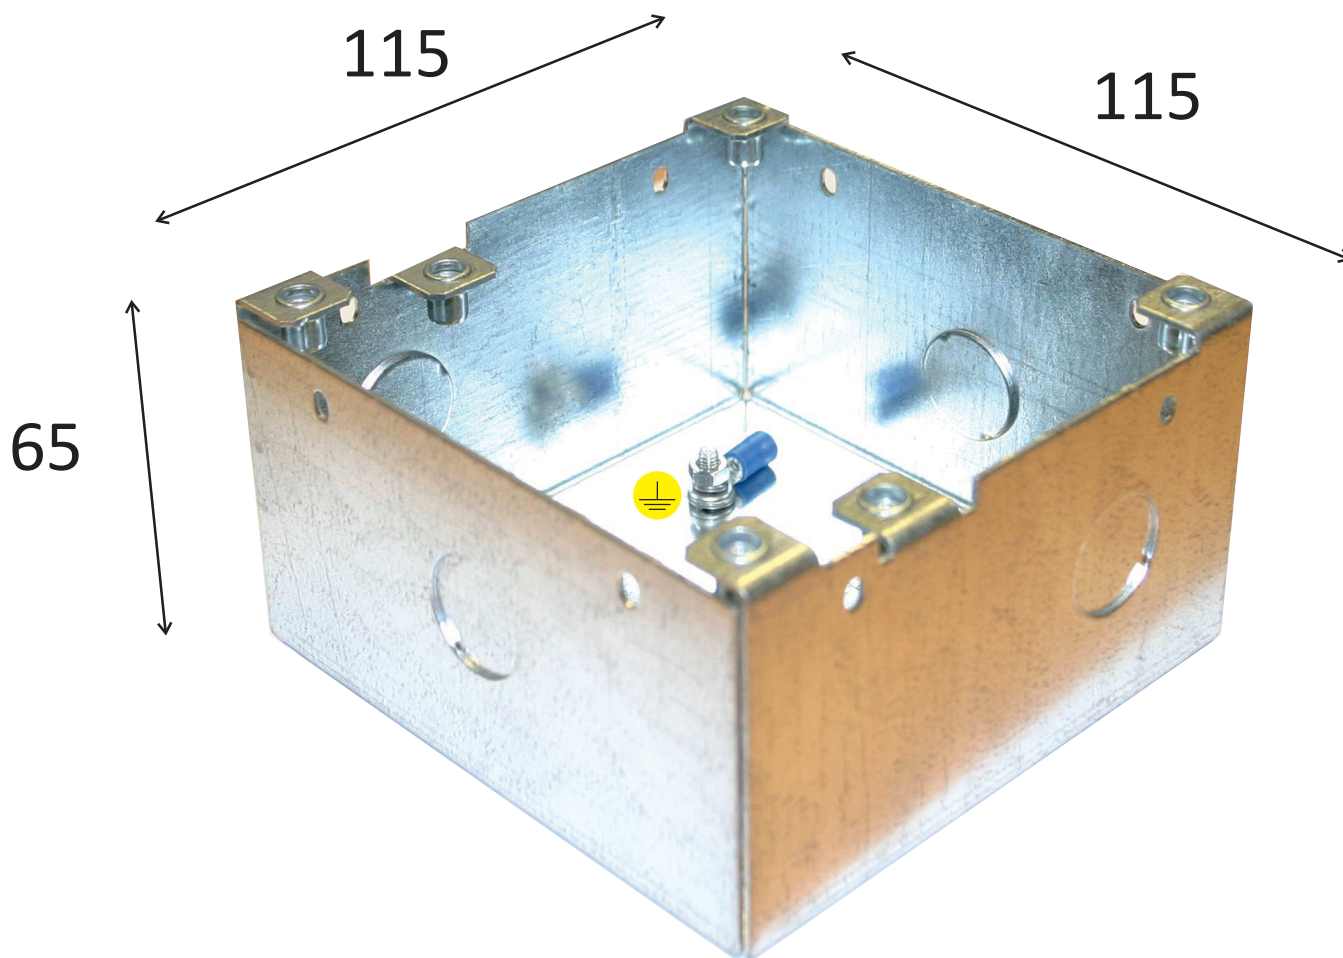

TYPE BBXT21 0L

Backbox

Panel Size 156.4 W x 156.4 H (mm)

BOX
DIMENSIONS (mm)

Technical characteristics

Model	BBXT210L
Type	Overlap style
Material Box	1.2mm Galvanised Steel
Fixings	M5
Cable Access	Various 20mm Knock Ins
Dimensions	115 x 115 x 65
Earth Point	Yes
Rigid Construction	Yes
Cutout Recommended	117 x 117 - Tol +1-0
Plate Size	156.4 X 156.4