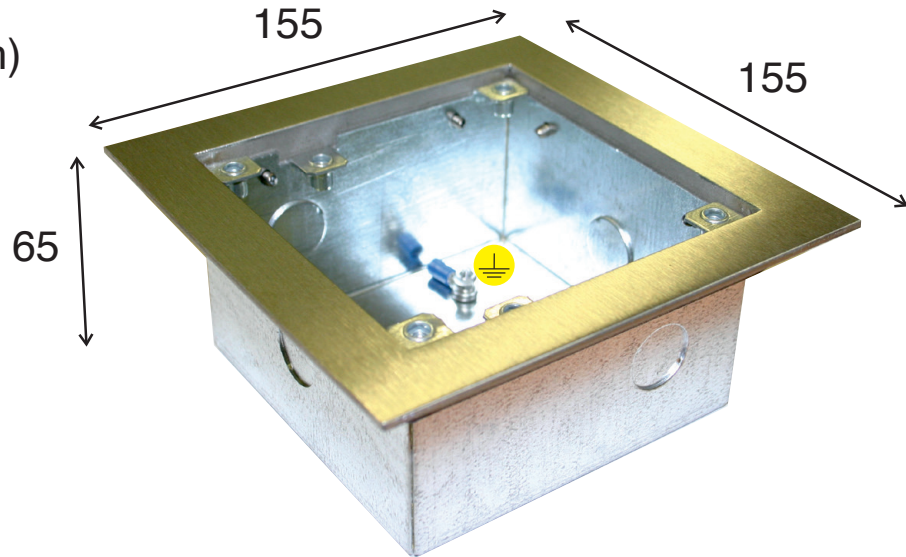

TYPE BBXT21 BZ

Backbox

Panel Size 114.5 x 114.5 (mm)

BOX/BEZEL
DIMENSIONS (mm)

CUTOUT
DIMENSIONS (min)

Technical characteristics

Model	BBXT21BZ
Type	Bezelled panel style
Material Box	1.2mm Galvanised Steel
Material Bezel	Stainless steel 1.4404 (316L)2.5/3mm
Fixings	M4
Cable Access	Various 20mm Knock Ins
Drain Holes	Yes
Dimensions	155 x 155 x 65
Earth Point	Yes
Rigid Construction	Yes
Cutout Recommended	124 x 124 - Tol +1-0
Overlap min	15

Accessories

Allen key tool	OEM43575
Security Screw	SCREW M4 X 25MM CS