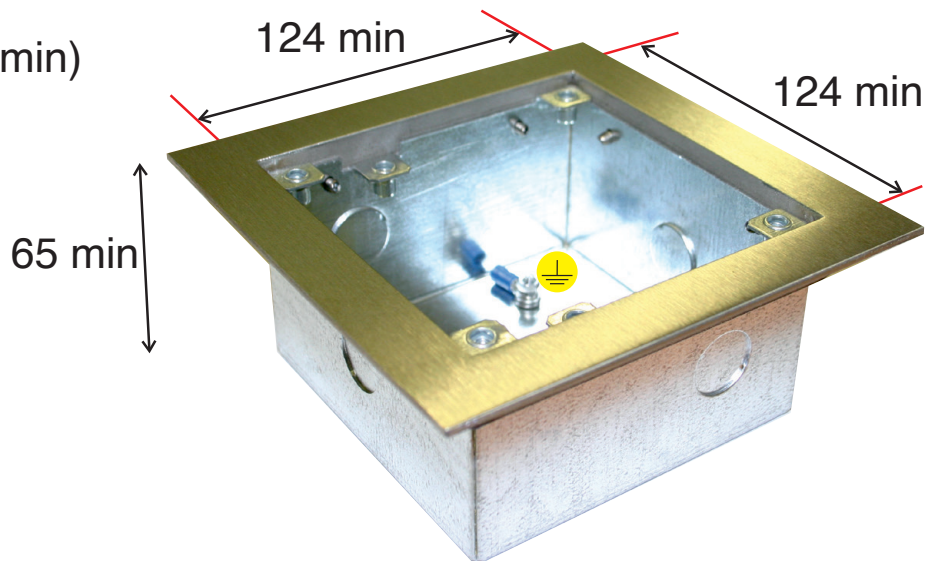

TYPE BBXT21 BZ

Backbox

Panel Size 114.5 x 114.5 (mm)

BOX/BEZEL
DIMENSIONS (mm)

CUTOUT
DIMENSIONS (min)

Technical characteristics

Model	BBXT21BZ
Type	Bezelled panel style
Material Box	1.2mm Galvanised Steel
Material Bezel	Stainless steel 1.4404 (316L)2.5/3mm
Fixings	M4
Cable Access	Various 20mm Knock Ins
Drain Holes	Yes
Dimensions	155 x 155 x 65
Earth Point	Yes
Rigid Construction	Yes
Cutout Recommended	124 x 124 - Tol +1-0
Overlap min	15

Accessories

Allen key tool	OEM43575
Security Screw	SCREW M4 X 25MM CS