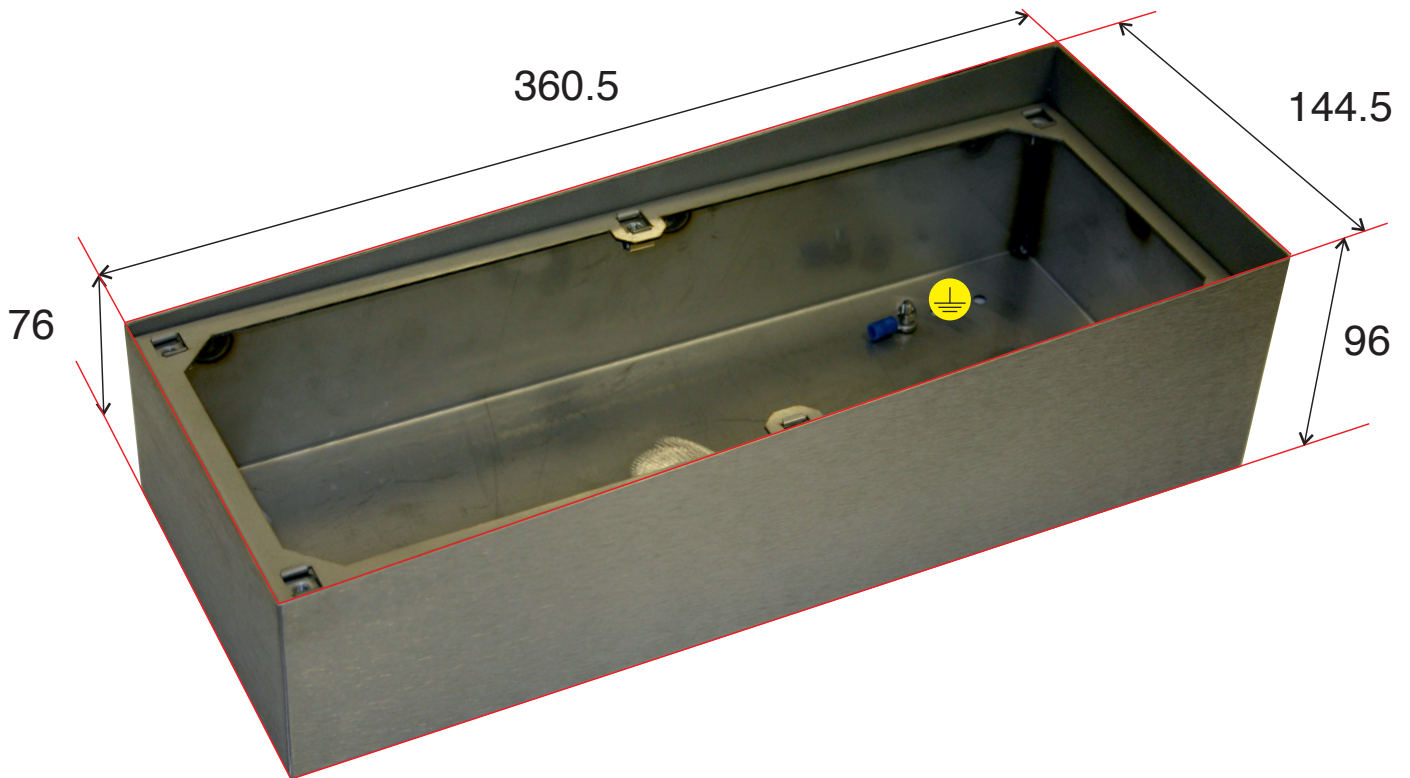

TYPE BBXT17 RS

Backbox

Panel Size 141.5 W x 357.5 H (mm)

BOX
DIMENSIONS (mm)

Technical characteristics

Model	BBXT17SM
Type	Surface panel style with rainshield
Material Box	316 Stainless Steel
Fixings	M4 Cagenuts
Cable Access	2 x 20mm holes on rear.
Drain Holes	No
Dimensions	360.5 x 144.5 x 96
Earth Point	Yes
Rigid Construction	Yes
Cutout Recommended	None
Overlap min	None

Accessories

Cage Nut	M4 CN
Allen key tool	OEM43575
Security Screw	SCREW M4 X 25MM CS