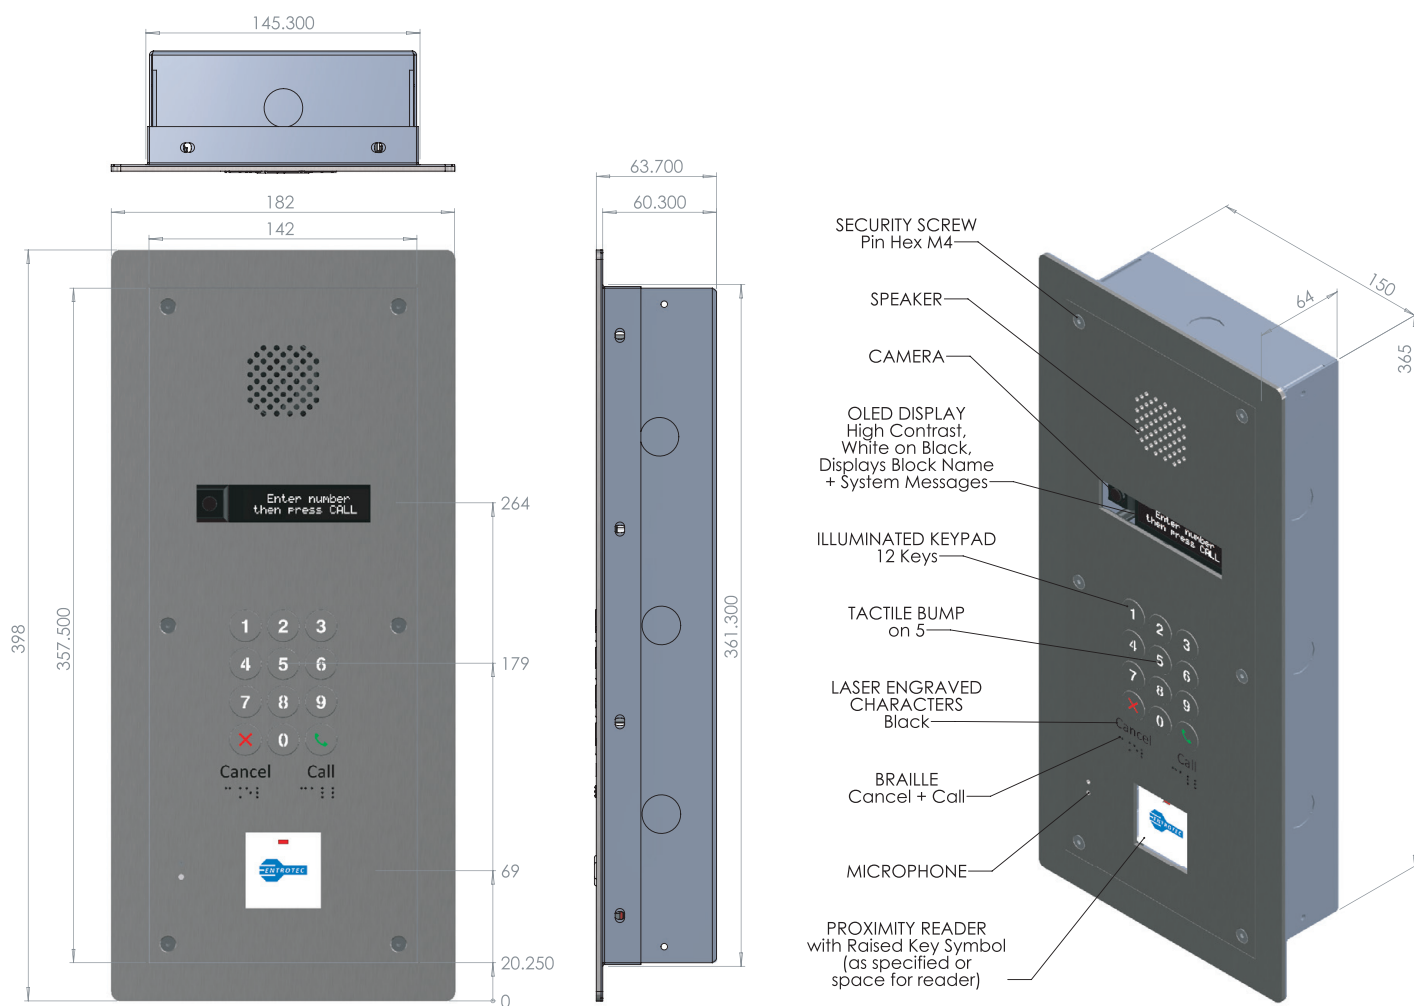

APEX OLED

Apex 2K finish panel complete with OLED display

Overview

Entrotec Apex 2K finish panel complete with OLED display. White text on a black background, digital, type 17 bezelled style, illuminated keypad, braille etched Call and Cancel, standard engraving, micro colour camera.

Dimensions

Technical characteristics

Model	APEX-OLED-DIG-T17BZ-KP12-BECC-MCC 220905
System Supply	Single Phase Mains Supply 230VAC @ 50Hz, Current Rated for Individual System
System Supply Output	13.8VDC - 18VDC, Rated for Individual System Requirements
Dimensions	398 x 182 x 63.7
Temp Range	-30°C to +60°C
IP Rating	IP 65