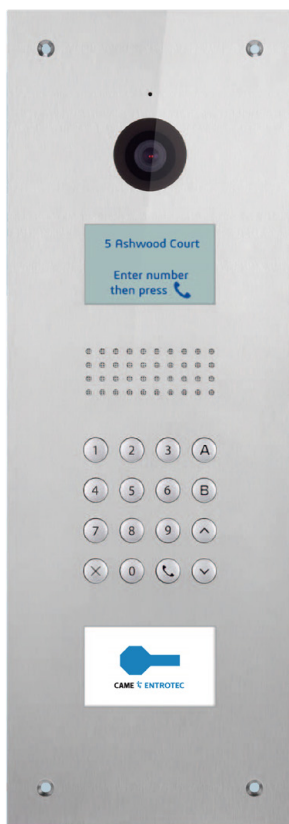

Secured by Design

Police Preferred Specification

ePRO DOOR PANEL

IP VIDEO CALL PANEL
WITH INTEGRATED
HIGH SECURITY
ACCESS CONTROL

CAME 
ENTROTEC

CAME.COM/ENTROTEC

CAME ENTROTEC ePRO

IP VIDEO CALL PANEL WITH INTEGRATED HIGH SECURITY ACCESS CONTROL

KEY FEATURES

- Built in Camera with Superior Video Quality and Full Colour Day/Night
- Integrated Access Control with Security Encryption - Protected Against Copying.
- Illuminated 16 Button Keypad
- Large Graphic Display with High Contrast Black Text on White Backlight
- Stainless Steel 316
- Vandal Resistant Design with Anti-Tamper Features
- Bezel, Flush and Surface Mount Options
- Support for ePRO HOME with Smartphone Connectivity

TECHNICAL DATA

Video

- Video Compression: H.264
- Image Sensor / Lens: 1/3" 1.3MP CMOS / 3.6mm

Audio

- Audio Compression: G.711
- Audio Input: Omnidirectional Microphone
- Audio Output: Built-in Loudspeaker
- Bidirectional Speech: Full Duplex

Display

- LCD Screen: 3" Graphic LCD 128x64

Operation Mode

- Input Illuminated: 16 Button Keypad

Network

- Ethernet: 10M/100Mbps Self-adaptive
- Network Protocol: TCP/IP

General

- RFID: ISO14443A, 13.56 MHz, MIFARE
- Ingress Protection: IP54, IK07
- Installation: Surface or Flush
- Power: 12VDC
- Power Consumption: Idle≤1W, Active≤10W
- Operating Temp.: - 40 C ~ +60 C
- Dimensions: 143 x 406 x 42.0mm
- Weight: 1.6 Kg