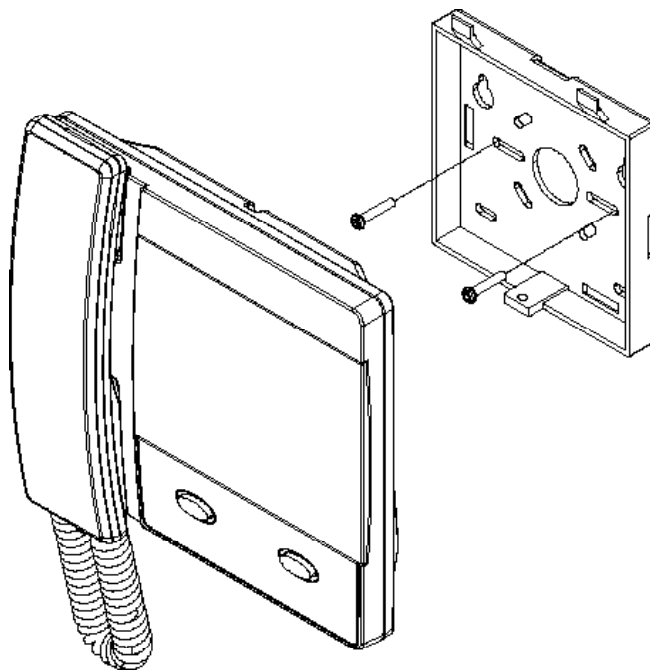

EV

**VIDEO
HANDSET**

CAME 
ENTROTEC

[CAME.COM/ENTROTEC](https://www.came.com/entrotec)

CAME ENTROTEC EV

ENTROVIEW VIDEO HANDSET

OVERVIEW

The Entroview Video Handset allows an occupant of a dwelling to answer a call from a visitor at a communal entrance and have a two-way simultaneous conversation. The video option allows the occupant to see and identify the visitor and their location. They can then enable the remote operation of the electric locking device to permit the visitor access.

The EV is constructed from hard wearing ABS plastic which has good mechanical properties; impact resistance and toughness. The handset is a 'surface mount' design with a low profile pattress / bracket that can be optionally fitted over a 1 gang electrical backbox.

The EV is compatible with APEX and ELITE systems and can be used with optional accessories that enhance accessibility; Sounder and Beacon.

TECHNICAL DATA

- Display 4.3" IPS TFT LCD, 480x272
- Viewing Angle L-80°, R-80°, U-80°, D-80°
- Buttons Silicone rubber tactile function buttons:
- Door Release Momentary, Illuminated Green LED
- Privacy Momentary, Illuminated Red Status LED
Can also be disabled or set to latch on/off
- Call Tone Pulsed Tone with User Volume Adjustment
- Volume 85.4dB SPL Max (at 1 metre)
- Operating Voltage 12-15VDC (13.8V Nominal)
- Power 0.4W Idle, 0.7W Active
- Connections 12 Way Pluggable Screw Terminals
- Dimensions (WxHxD) 190 x 165 x 45mm (approx.)