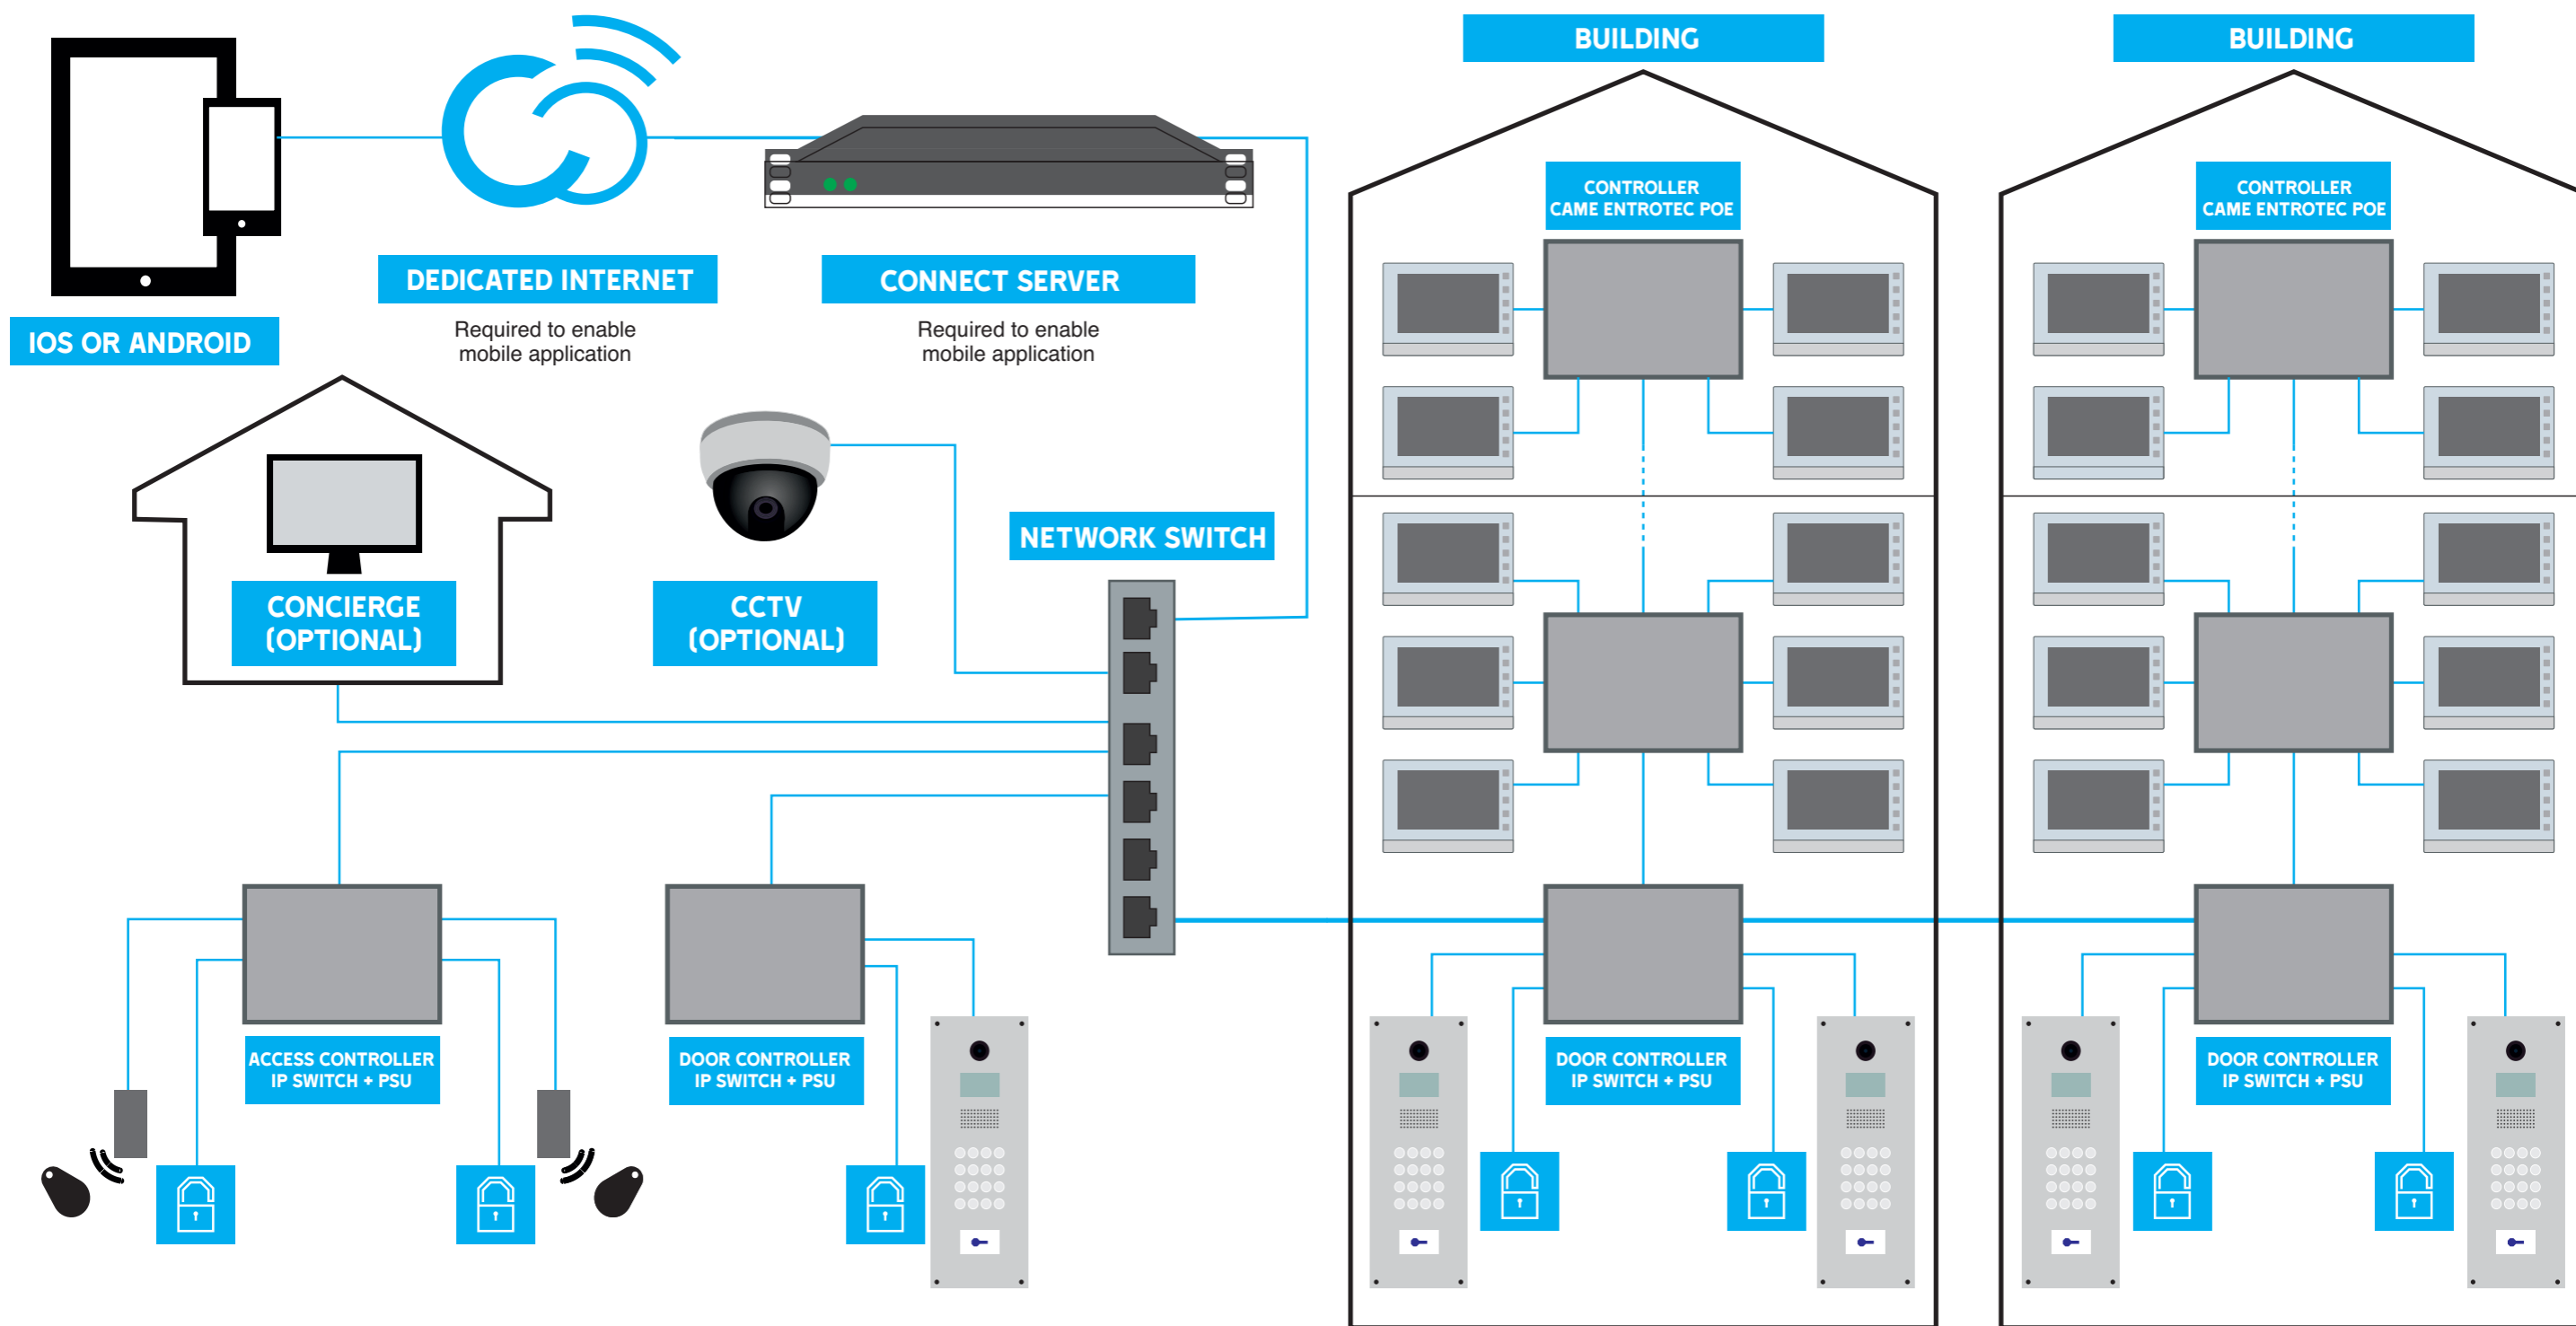

# CAME ENTROTEC IP

## FEATURES

-   
Video & Audio Call
-   
Night Vision
-   
Group Calls
-   
Remote Unlock
-   
Access Control
-   
Video & Audio Messaging
-   
CCTV Option

## RECOMMENDED PRODUCTS

-   
ePro Homeunit  
IP Indoor Monitor  
7" Capacitive touch
-   
ePro Door Panel  
1.3MP CMOS  
IP54, IK07